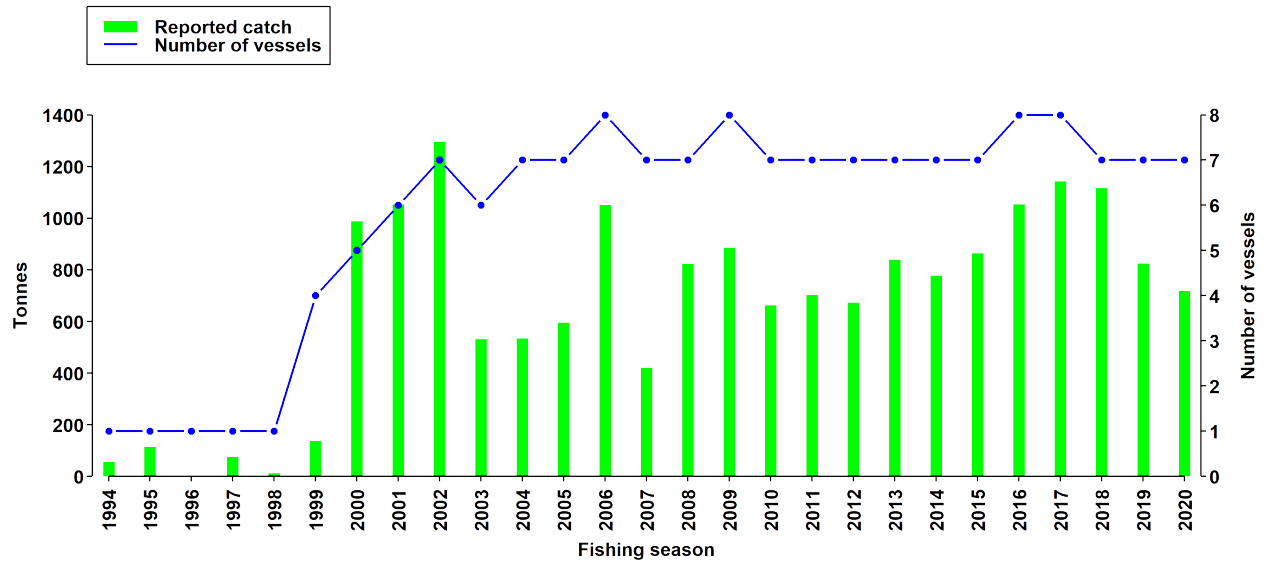

Fishery Summary 2020: *Dissostichus eleginoides* at Crozet Island French EEZ (Subarea 58.6)

CCAMLR Secretariat

26 April 2021

Patagonian Toothfish, *Dissostichus eleginoides* Smitt, 1898.

Map of the management areas within the CAMLR Convention Area. The region discussed in this summary is shaded in green.

Stock Status	Patagonian toothfish stock at 63% of B0
Type of Fishery	Established
Fishing gear	Demersal longlines
Conservation Measure specific to this Summary	Under French jurisdiction

Catch history

Catch and effort history at Crozet Island French EEZ (Subarea 58.6)