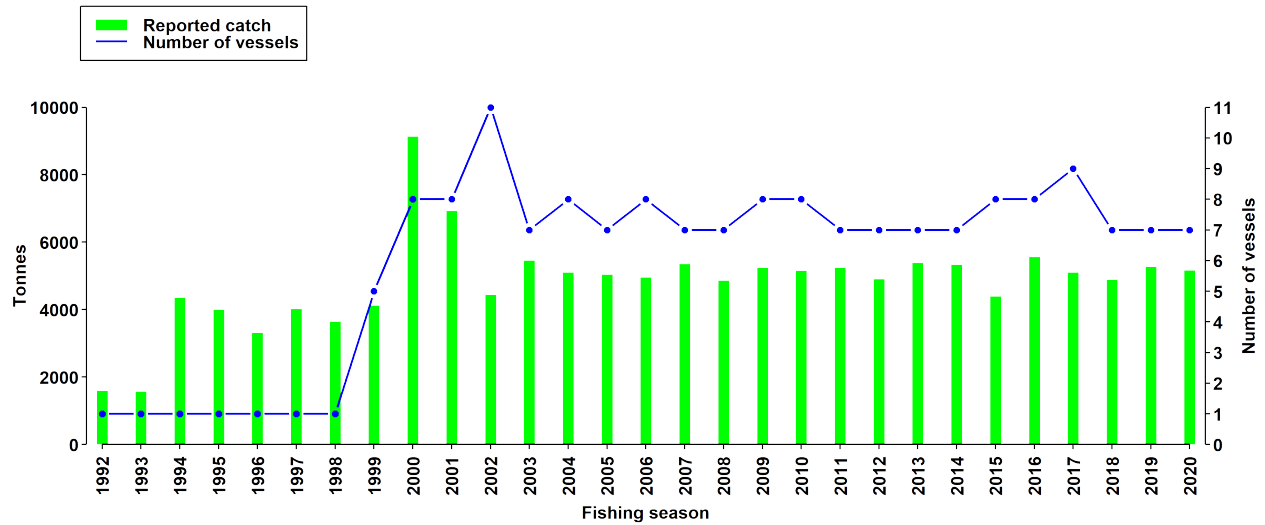

# Fishery Summary 2020: *Dissostichus eleginoides* at Kerguelen Islands French EEZ (Division 58.5.1)

CCAMLR Secretariat

26 April 2021

Patagonian Toothfish, *Dissostichus eleginoides* Smitt, 1898.

Map of the management areas within the CAMLR Convention Area. The region discussed in this summary is shaded in green.

<b>Stock Status</b>	Patagonian toothfish stock at 60.6% of B0
<b>Type of Fishery</b>	Established
<b>Fishing gear</b>	Demersal longlines
<b>Conservation Measure specific to this Summary</b>	<a href="#">Under French jurisdiction</a>

## Catch history

Catch and effort history at Kerguelen Islands French EEZ (Division 58.5.1).